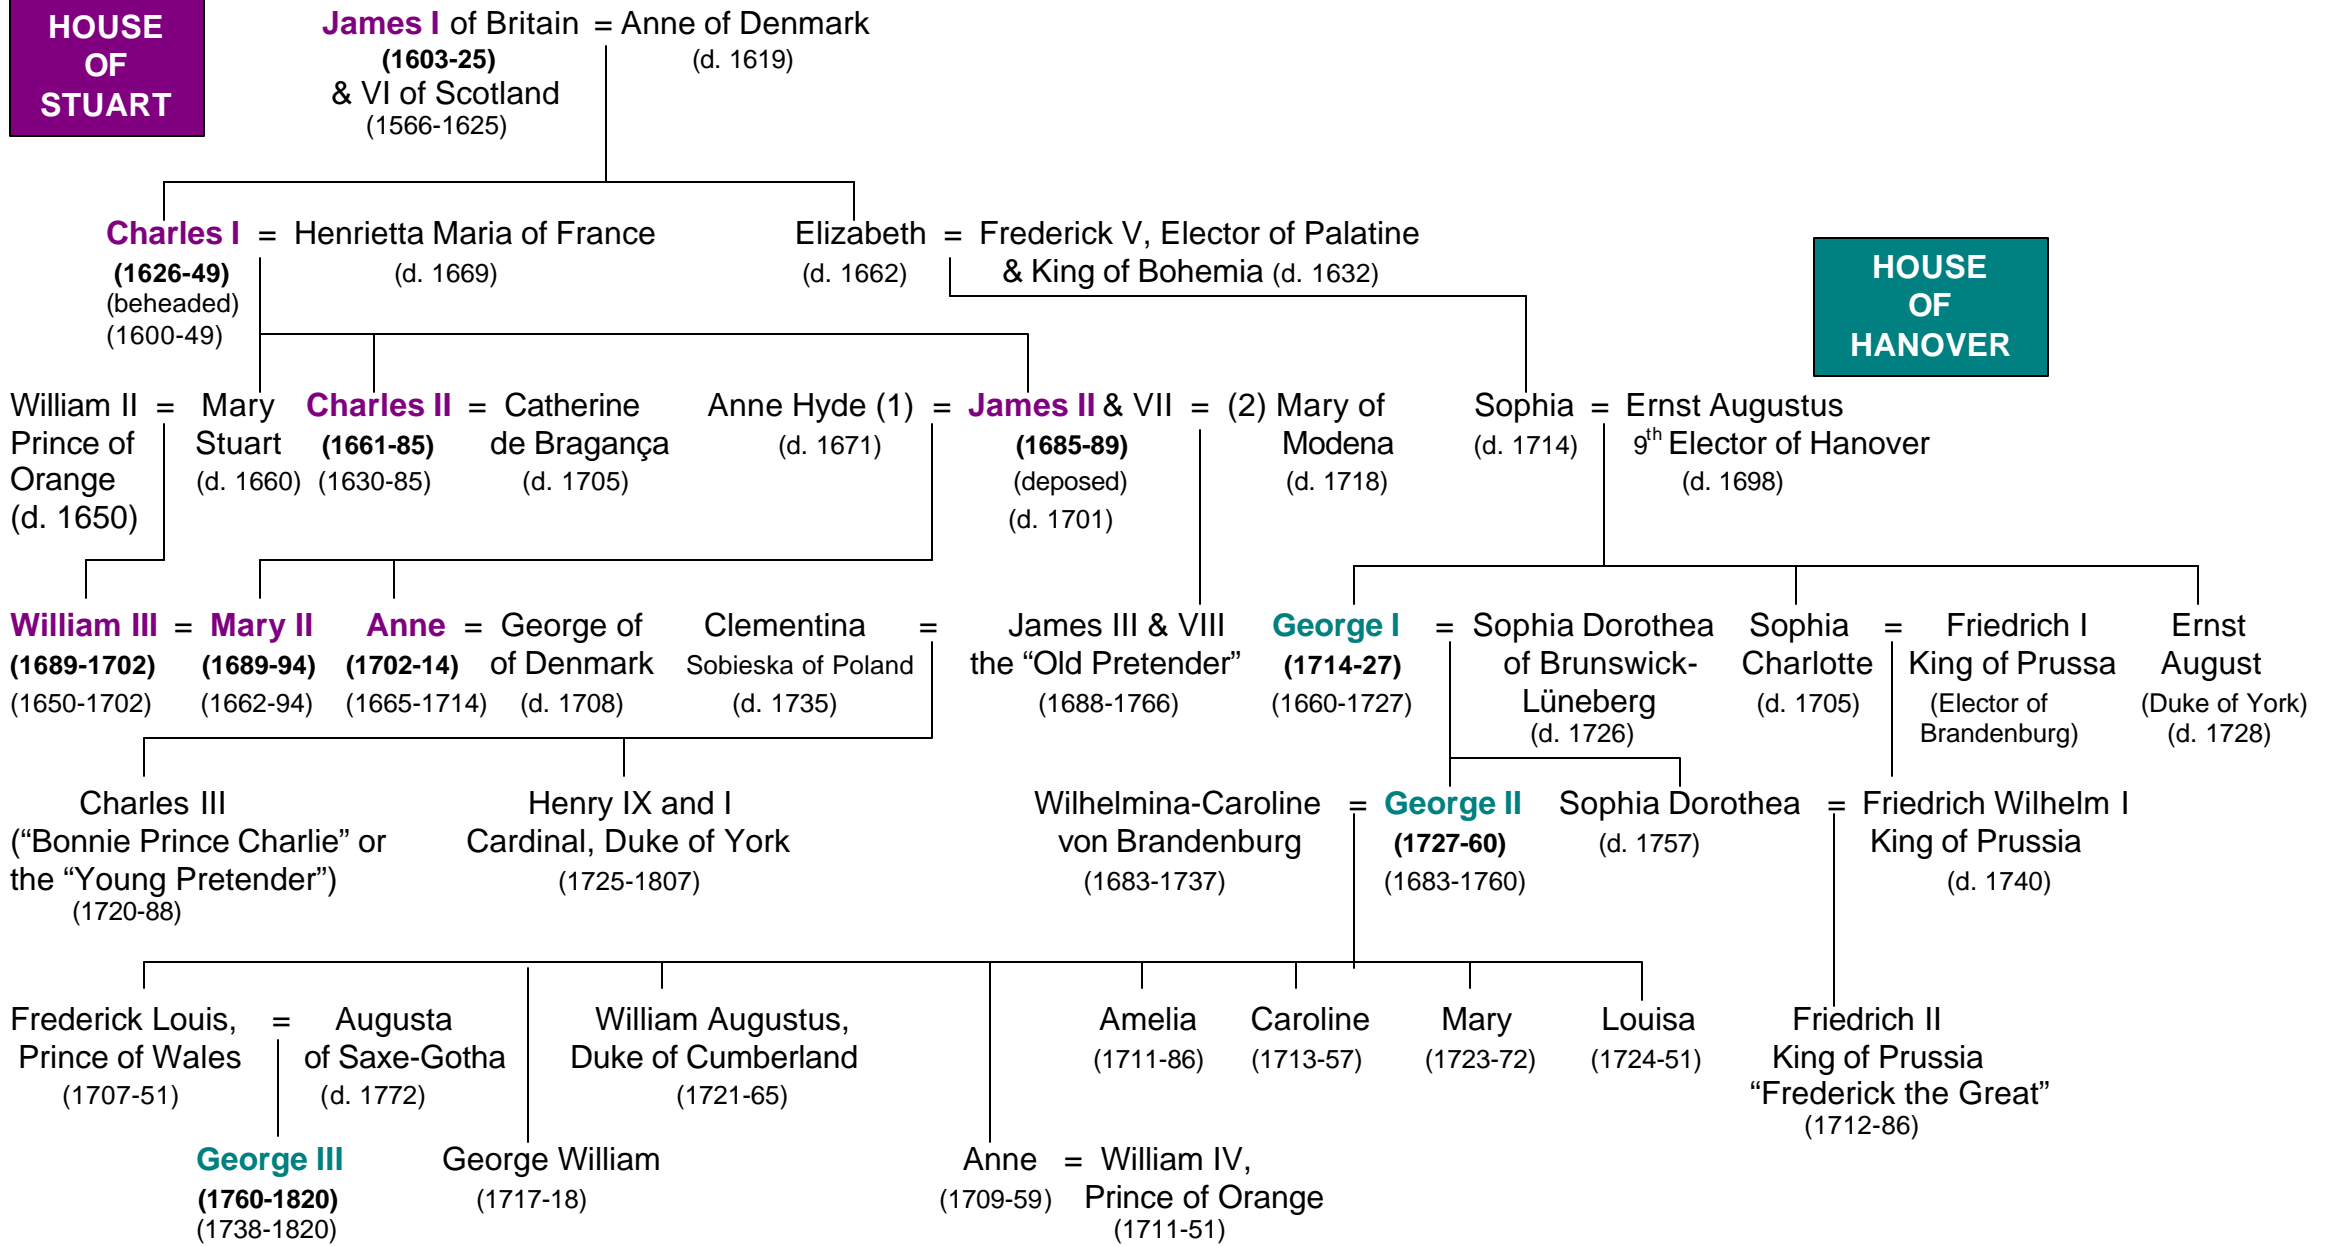

HOUSE OF STUART

HOUSE OF HANOVER

NOTE: Dates in bold represent years of British reign.

Last modified: January 2, 2001